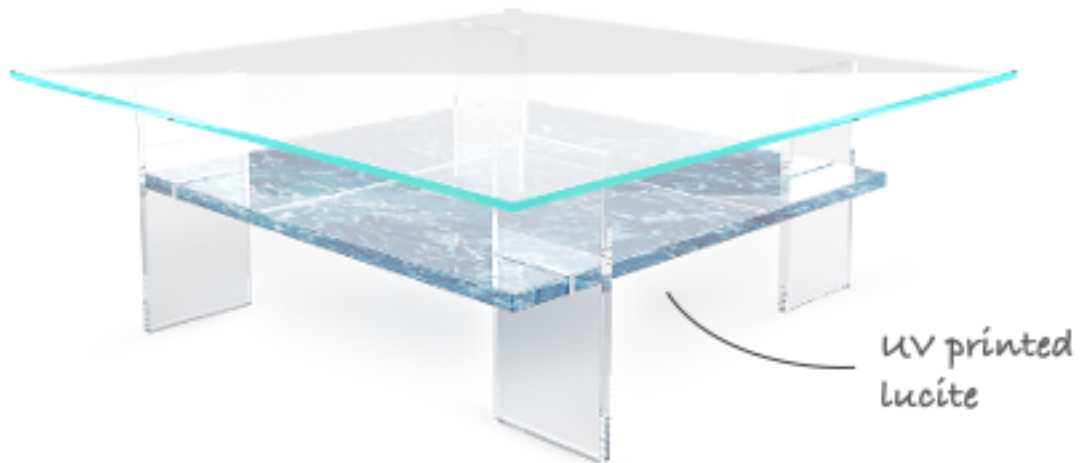

ORGANICCA

KUADRO AZUL COFFEE TABLE

KUADRO AZUL COFFEE TABLE

48"L x 48"W x 16"H
1" thick UV printed lucite shelf
3/8 glass top
1" thick lucite legs

* custom sizes available

ORGANICCA

OrganiccaFurniture.com
yoko@zokagroup.com
adrian@zokagroup.com
www.zokagroup.com
@organicca | @zokagroup